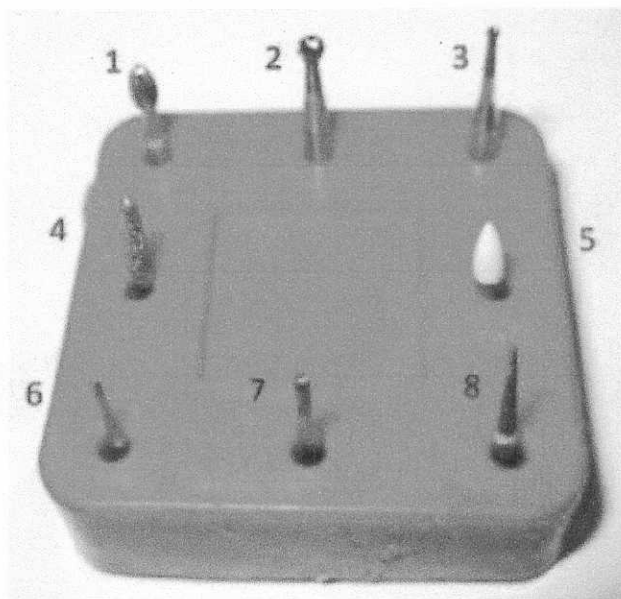

Composite Tray Set-up Instruments

1. 2x2 Gauzes
2. Topical Anesthetic
3. Anesthetic carpules
4. Needle
5. Cotton Rolls
6. Syringe
7. High Speed Handpiece
8. Restorative Bur Block
9. Cotton Forcep
10. Floss
11. Hand Mirror
12. Perioprobe
13. Spoon Excavator
14. Acorn Burnisher
15. Ball/ Football Burnisher
16. Condenser
17. Plastic Instrument
18. Discloid-Cleoid Carver
19. Beavertail Carver
20. Bonding Agents
21. Microbrush
22. Mixing Well
23. Articulating Paper
24. Wooden Wedges
25. Matrix Band
26. Packable Composite
27. Tofflemire
28. Flowable Composite
29. Etch
30. Slow speed

RESTORATIVE BUR BLOCK

1. Diamond Football
2. Round Bur
3. Latch Round Bur
4. Diamond Round-Nosed
5. White Stone
6. 330
7. 557
8. Diamond Tree Top